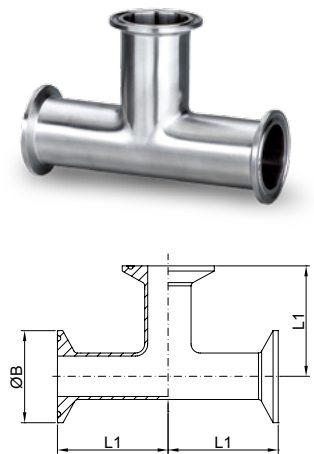

卫生级管件(ISO/IDF) SANITARY PIPE FITTINGS

焊接式三通
Welded Tee

ISO/IDF

No.KST-P007

Size	D	L1
1"	25.4	33.5
1 1/4"	31.8	38.1
1 1/2"	38.1	48.5
2"	50.8	60.5
2 1/2"	63.5	70
3"	76.2	76
3 1/2"	89	86
4"	101.6	95
4 1/2"	114.3	105
5"	133	124
6"	159	143

卡箍式三通
Clamped Tee

ISO/IDF

No.KST-P008

Size	B	L1
1"	50.5	55
1 1/4"	50.5	59.5
1 1/2"	50.5	70
2"	64	82
2 1/2"	77.5	91.5
3"	91	97.5
3 1/2"	106	107.5
4"	119	116.5