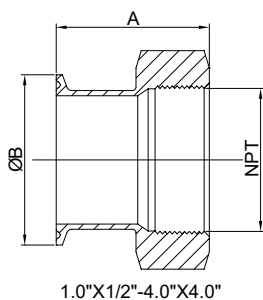

内螺适配器  
Female adapter

21MP	No.KST-F005		
Size	A	B	NPT
1/2"×1/8"	31.7	25.2	1/8"NPT
1/2"×1/4"	38.1	25.2	1/4"NPT
1/2"×3/8"	38.1	25.2	3/8"NPT
1/2"×1/2"	38.1	25.2	1/2"NPT
1/2"×3/4"	41.3	25.2	3/4"NPT
3/4"×1/8"	31.7	25.2	1/8"NPT
3/4"×1/4"	38.1	25.2	1/4"NPT
3/4"×3/8"	38.1	25.2	3/8"NPT
3/4"×1/2"	38.1	25.2	1/2"NPT
3/4"×3/4"	41.3	25.2	3/4"NPT
1.0"×1/2"	41.3	50.5	1/2"NPT
1.0"×3/4"	41.3	50.5	3/4"NPT
1.0"×1.0"	41.3	50.5	1.0"NPT
1.0"×1 1/4"	57.2	50.5	1 1/4"NPT
1.0"×1 1/2"	57.2	50.5	1 1/2"NPT
1.0"×2.0"	41.3	50.5	2.0"NPT
1 1/2"×1/2"	41.3	50.5	1/2"NPT
1 1/2"×3/4"	41.3	50.5	3/4"NPT
1 1/2"×1.0"	41.3	50.5	1.0"NPT
1 1/2"×1 1/4"	57.2	50.5	1 1/4"NPT
1 1/2"×1 1/2"	57.2	50.5	1 1/2"NPT
1 1/2"×2.0"	57.2	50.5	2.0"NPT
2.0"×1/2"	42.9	64	1/2"NPT
2.0"×3/4"	42.9	64	3/4"NPT
2.0"×1.0"	42.9	64	1.0"NPT
2.0"×1 1/4"	42.9	64	1 1/4"NPT
2.0"×1 1/2"	62.7	64	1 1/2"NPT
2.0"×2.0"	59.5	64	2.0"NPT
2.0"×2 1/2"	61.1	64	2 1/2"NPT
2 1/2"×1.0"	33.3	77.5	1.0"NPT
2 1/2"×1 1/2"	42.0	77.5	1 1/2"NPT
2 1/2"×2.0"	43.7	77.5	2.0"NPT
2 1/2"×2 1/2"	43.7	77.5	2 1/2"NPT
3.0"×2 1/2"	55.6	91	2 1/2"NPT
3.0"×3.0"	55.6	91	3.0"NPT
4.0"×2.0"	55.6	119	2.0"NPT
4.0"×3.0"	55.6	119	3.0"NPT
4.0"×4.0"	66.7	119	4.0"NPT