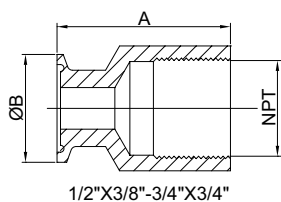

内螺适配器  
Female adapter

21MP	No.KST-F005		
Size	A	B	NPT
1/2"×1/8"	31.7	25.2	1/8"NPT
1/2"×1/4"	38.1	25.2	1/4"NPT
1/2"×3/8"	38.1	25.2	3/8"NPT
1/2"×1/2"	38.1	25.2	1/2"NPT
1/2"×3/4"	41.3	25.2	3/4"NPT
3/4"×1/8"	31.7	25.2	1/8"NPT
3/4"×1/4"	38.1	25.2	1/4"NPT
3/4"×3/8"	38.1	25.2	3/8"NPT
3/4"×1/2"	38.1	25.2	1/2"NPT
3/4"×3/4"	41.3	25.2	3/4"NPT
1.0"×1/2"	41.3	50.5	1/2"NPT
1.0"×3/4"	41.3	50.5	3/4"NPT
1.0"×1.0"	41.3	50.5	1.0"NPT
1.0"×1 1/4"	57.2	50.5	1 1/4"NPT
1.0"×1 1/2"	57.2	50.5	1 1/2"NPT
1.0"×2.0"	41.3	50.5	2.0"NPT
1 1/2"×1/2"	41.3	50.5	1/2"NPT
1 1/2"×3/4"	41.3	50.5	3/4"NPT
1 1/2"×1.0"	41.3	50.5	1.0"NPT
1 1/2"×1 1/4"	57.2	50.5	1 1/4"NPT
1 1/2"×1 1/2"	57.2	50.5	1 1/2"NPT
1 1/2"×2.0"	57.2	50.5	2.0"NPT
2.0"×1/2"	42.9	64	1/2"NPT
2.0"×3/4"	42.9	64	3/4"NPT
2.0"×1.0"	42.9	64	1.0"NPT
2.0"×1 1/4"	42.9	64	1 1/4"NPT
2.0"×1 1/2"	62.7	64	1 1/2"NPT
2.0"×2.0"	59.5	64	2.0"NPT
2.0"×2 1/2"	61.1	64	2 1/2"NPT
2 1/2"×1.0"	33.3	77.5	1.0"NPT
2 1/2"×1 1/2"	42.0	77.5	1 1/2"NPT
2 1/2"×2.0"	43.7	77.5	2.0"NPT
2 1/2"×2 1/2"	43.7	77.5	2 1/2"NPT
3.0"×2 1/2"	55.6	91	2 1/2"NPT
3.0"×3.0"	55.6	91	3.0"NPT
4.0"×2.0"	55.6	119	2.0"NPT
4.0"×3.0"	55.6	119	3.0"NPT
4.0"×4.0"	66.7	119	4.0"NPT